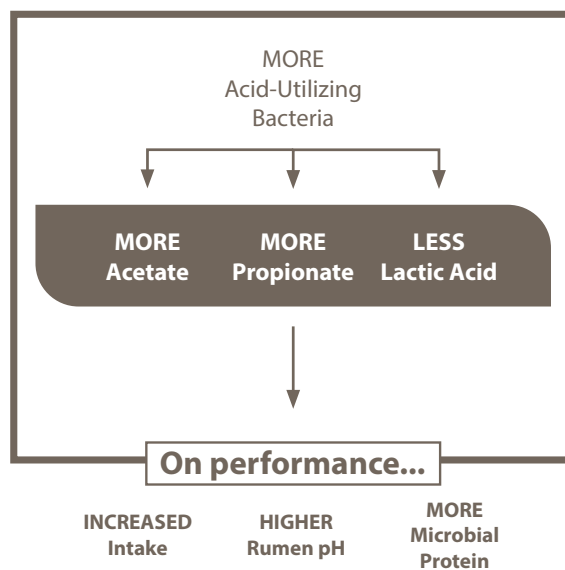

Carefully designed to help modify the rumen

In the rumen...

RumAssist Sell Sheet (W1196) now available. Order at www.hubbardfeeds.com and click on 'Login' to order this and other marketing materials.